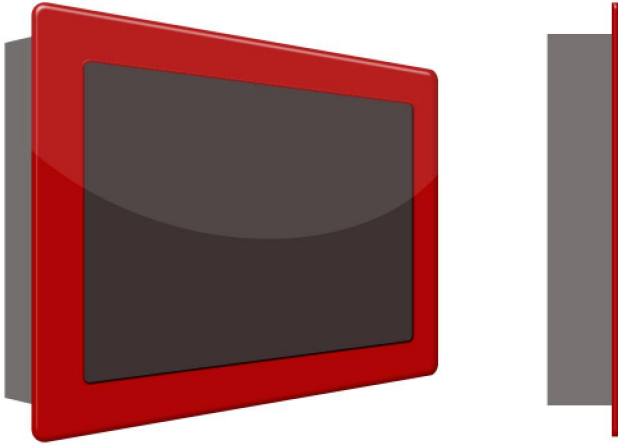

size and weight

- (40") 1,930 x 650 x 78 mm, 64 kg
- (46") 2,020 x 730 x 88 mm, 68 kg
- (52") 2,100 x 800 x 98 mm, 76 kg

specifications

- metal case, any colour
- security glass front, any colour
- 40", 46", 52" DID Display, 700 cd/m2
- built in VIDERO MediaBox
- 2 GHz Intel Core 2 Duo processor
- Remote Control with OnScreenMenu
- 2 GB memory
- resolution up to 1,920x1,200 px
- DVI connector, VGA adapter
- 120 GB hard drive
- Built-in Gigabit Ethernet, WiFi, Bluetooth
- Analog and digital audio
- Expansion via USB and FireWire
- VIDERO Signage 3.0 installed

size and weight

- (40") 1,970 x 830 x 145 mm, 75 kg
- (46") 1,970 x 980 x 145 mm, 80 kg
- (52") 1,970 x 1,130 x 145 mm, 85 kg

specifications

- plastic / metal case, any colour
- security glass front, any colour
- 40", 46", 52" DID Display, 700 cd/m2
- built in VIDERO MediaBox
- 1.83 GHz Intel Core 2 Duo processor
- Remote Control with OnScreenMenu
- 2 GB memory
- resolution up to 1,920 x 1,200 px
- DVI connector, VGA adapter
- 80 GB hard drive
- Built-in Gigabit Ethernet, WiFi, Bluetooth
- Analog and digital audio
- Expansion via USB and FireWire
- VIDERO Signage 3.0 installed

size and weight

- (40") 1,250 x 625 x 70 mm, 35 kg
- (46") 1,450 x 697 x 87 mm, 45 kg
- (52") 1,650 x 785 x 98 mm, 80 kg

specifications

- 1.83 GHz Intel Core 2 Duo processor
- Remote Control with OnScreenMenu
- 2 GB memory
- graphics processor up to 1,920x1,200px
- DVI connector, VGA adapter
- Slot-loading optical drive
- 80 GB hard drive
- Built-in Gigabit Ethernet, WiFi, Bluetooth
- Analog and digital audio
- Expansion via USB and FireWire
- VIDERO Signage 3.0 installed

size and weight

- Hight: 51 mm
- Width: 165 mm
- Depth: 165 mm
- Weight: 1.31 kg

specifications

- 10" / 15" TFT Display
- metal case
- front cover glass printed in any design
- easy system-integration
- LAN 100 MBit
- opt. WLAN 802.11b/g
- WIN- /LINUX driver
- resolution 640x480 up to 1,360x768
- opt. touch
- long term available
- on and in wall mountable