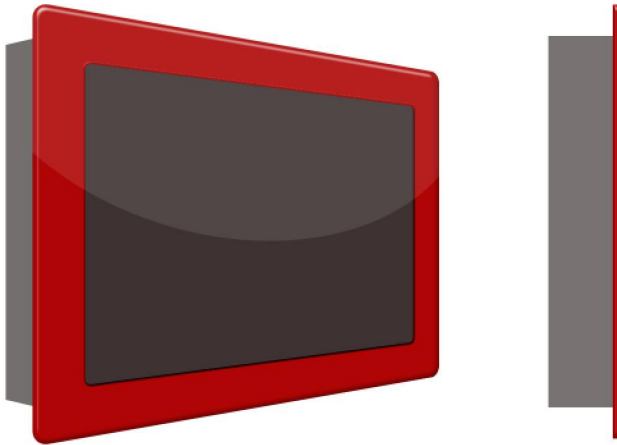

size and weight

- (40") 1,930 x 650 x 78 mm, 64 kg
- (46") 2,020 x 730 x 88 mm, 68 kg
- (52") 2,100 x 800 x 98 mm, 76 kg

specifications

- metal case, any colour
- security glass front, any colour
- 40", 46", 52" DID Display, 700 cd/m2
- built in VIDERO MediaBox
- 2 GHz Intel Core 2 Duo processor
- Remote Control with OnScreenMenu
- 2 GB memory
- resolution up to 1,920x1,200 px
- DVI connector, VGA adapter
- 120 GB hard drive
- Built-in Gigabit Ethernet, WiFi, Bluetooth
- Analog and digital audio
- Expansion via USB and FireWire
- VIDERO Signage 3.0 installed

size and weight

- (40") 1,970 x 830 x 145 mm, 75 kg
- (46") 1,970 x 980 x 145 mm, 80 kg
- (52") 1,970 x 1,130 x 145 mm, 85 kg

specifications

- plastic / metal case, any colour
- security glass front, any colour
- 40", 46", 52" DID Display, 700 cd/m2
- built in VIDERO MediaBox
- 1.83 GHz Intel Core 2 Duo processor
- Remote Control with OnScreenMenu
- 2 GB memory
- resolution up to 1,920 x 1,200 px
- DVI connector, VGA adapter
- 80 GB hard drive
- Built-in Gigabit Ethernet, WiFi, Bluetooth
- Analog and digital audio
- Expansion via USB and FireWire
- VIDERO Signage 3.0 installed

size and weight

- (40") 1,250 x 625 x 70 mm, 35 kg
- (46") 1,450 x 697 x 87 mm, 45 kg
- (52") 1,650 x 785 x 98 mm, 80 kg

specifications

- 1.83 GHz Intel Core 2 Duo processor
- Remote Control with OnScreenMenu
- 2 GB memory
- graphics processor up to 1,920x1,200px
- DVI connector, VGA adapter
- Slot-loading optical drive
- 80 GB hard drive
- Built-in Gigabit Ethernet, WiFi, Bluetooth
- Analog and digital audio
- Expansion via USB and FireWire
- VIDERO Signage 3.0 installed

size and weight

- Hight: 51 mm
- Width: 165 mm
- Depth: 165 mm
- Weight: 1.31 kg

specifications

- 10" / 15" TFT Display
- metal case
- front cover glass printed in any design
- easy system-integration
- LAN 100 MBit
- opt. WLAN 802.11b/g
- WIN- /LINUX driver
- resolution 640x480 up to 1,360x768
- opt. touch
- long term available
- on and in wall mountable